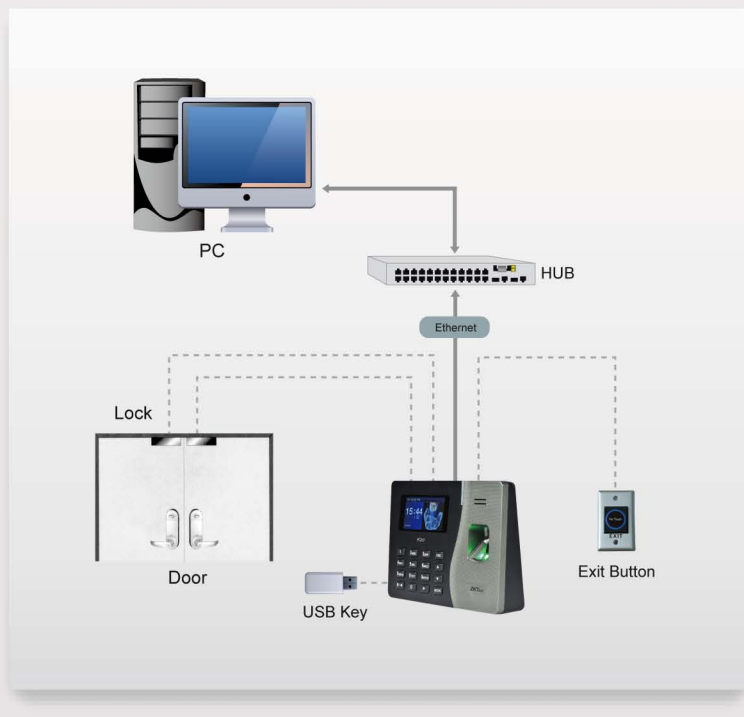

You can use Excel; you can be an excellent Workforce Management Manager!

K20 Internet SSR Fingerprint Time Clock

Introduction

K20 is a fingerprint time & attendance and access control terminal, which can connect with third party electric lock, exit button. With SSR report (self-service Report) stored in the time clock. The 2.8inch TFT screen can display more information vividly, including fingerprint image and verification result etc. TCP/IP communication is a standard function which makes sure the data transmission between terminal and PC can be easily done within several seconds. Internal backup battery insures the device working normally when the power cut off suddenly. It's an ideal product for SMB market.

Features:

- TCP/IP, USB-host
- Color TFT screen with GUI interface for easy using
- Built-in latest fingerprint algorithm V10.0
- Built-in SSR excel software, OpenOffice, org, libreOffice
- Multi languages
- Short keys to select the IN or Out status
- Backup battery
- Simple access control or external bell

Configuration:

Specifications:

Display	2.8 inch TFT Screen
Fingerprint Capacity	500
ID Card Capacity	500
Record Capacity	50,000
Communication	TCP/IP, USB-host
Standard Functions	Workcode, SMS, DLST, Self-Service Query, T9input, SSR report, Automatic Status Switch , 9 digit User ID, ID card, backup battery, simple access control or external bell.
Power Supply	DC 5V 1A
Operating Temp.	0°C - 45°C
Operating Humidity	20%-80%
Dimension	185*140*30